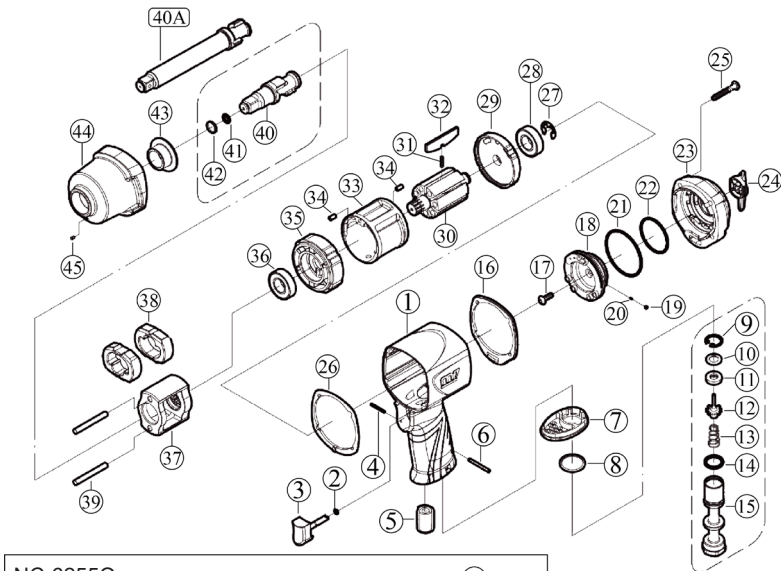

35	NC-4255P35	Front End Plate	1
36	NC-4255P36	Ball Bearing (NBK)	1
37	NC-4255P37	Hammer Cage	1
38	NC-4255T38	Hammer (2 pcs)	1 SET
39	NC-4255T39	Hammer Pin (2 pcs)	1 SET
40	NC-4255P40	Anvil	1
40A	NC-4255P40A	2" Ext. Anvil	1
41	NC-4255P41	O-Ring	1
42	NC-4255P42	Socket Retainer	1
43	NC-4255P43	Bushing	1
44	NC-4255P44	Front Housing	1
45	NC-4255P45	Oil Drop	1
	NC-4255T01	Throttle Valve Ass'y (09~15)	1 SET
	NC-4255T02	Anvil Ass'y (40,41,42)	1 SET
	NC-4265T02A	2" Ext. Anvil Ass'y (40A,41,42)	1 SET
37	NC-6255P37	Hammer Cage	1
38	NC-6255T38	Hammer (2 pcs)	1 SET
39	NC-6255T39	Hammer Pin (2 pcs)	1 SET
40	NC-6255P40	Anvil	1
41	NC-6255P41	O-Ring	1
42	NC-6255P42	Socket Retainer	1
43	NC-6255P43	Bushing	1
44	NC-6255P44	Front Housing	1
45	NC-6255P45	Oil Drop	1
	NC-6255T02	Anvil Ass'y (40,41,42)	1 SET
	NC-6255T03	Front Housing Ass'y (43,44,45)	1 SET